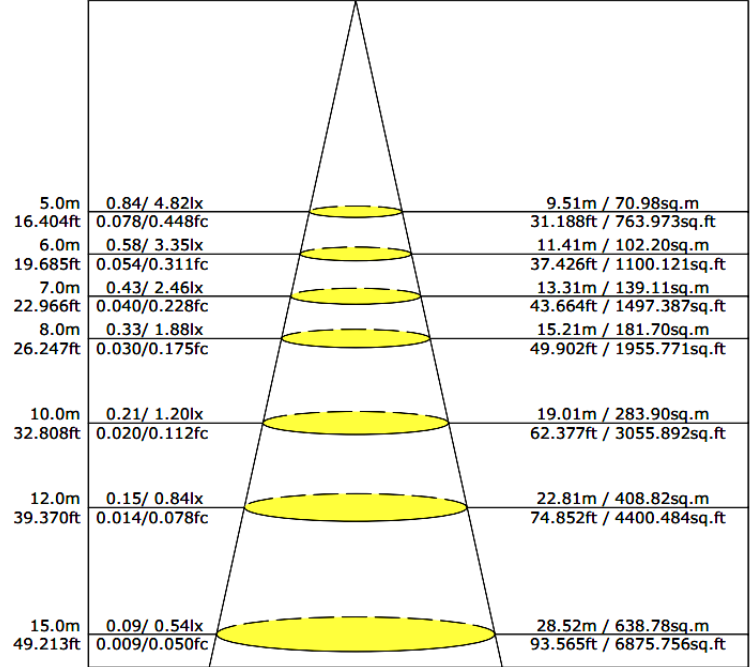

CERTIFICATIONS:

DIMENSIONS:

20"(L) x 5"(W) x 3.3"(D)

MODEL	WATTS	VOLTAGE	LUMENS	COLOR TEMP
CRE-06-30K-BR	10W(2.5W X 4)	100~277ACV	900LM	3000K
CRE-06-40K-BR	10W(2.5W X 4)	100~277ACV	900LM	4000K
CRE-06-50K-BR	10W(2.5W X 4)	100~277ACV	900LM	5000k
CRE-06-30K-SIL	10W(2.5W X 4)	100~277ACV	900LM	3000K
CRE-06-40K-SIL	10W(2.5W X 4)	100~277ACV	900LM	4000K
CRE-06-50K-SIL	10W(2.5W X 4)	100~277ACV	900LM	5000k

LIGHTING SPECIFICATIONS:

- LED: Philips Lumileds LEDs
- Total lumens: 900LM
- Color temperature: 3000K/4000k/5000k
- Color rendering index: >70

WARRANTY: 7 years

CRE-06-30K-BR CRE-06-30K-SIL
CRE-06-40K-BR CRE-06-40K-SIL
CRE-06-50K-BR CRE-06-50K-SIL

CREST BY WESTGATE LED WALL SCONCES

PHOTOMETRICS CHART :

Luminous Intensity Distribution Curve

— C0-C180 — C90-C270 — G175

MODEL	WATTS	VOLTAGE	LUMENS	COLOR TEMP
CRE-06-30K-BR	10W(2.5W X 4)	100~277ACV	900LM	3000K
CRE-06-40K-BR	10W(2.5W X 4)	100~277ACV	900LM	4000K
CRE-06-50K-BR	10W(2.5W X 4)	100~277ACV	900LM	5000k
CRE-06-30K-SIL	10W(2.5W X 4)	100~277ACV	900LM	3000K
CRE-06-40K-SIL	10W(2.5W X 4)	100~277ACV	900LM	4000K
CRE-06-50K-SIL	10W(2.5W X 4)	100~277ACV	900LM	5000k

The Average Illuminance Effective Figure

Flux Out: 59.61lm

CREST BY WESTGATE LED WALL SCONCES

OPTIONAL TRIMS:

02 APERTURE

BRONZE

SILVER

03 GRASP