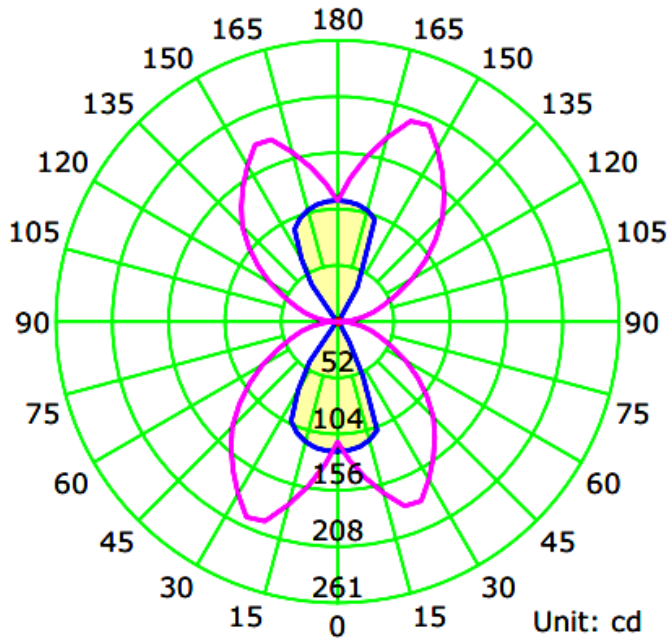

- Voltage: 100~277ACV
- Wattage: 10W(2.5W X 4)
- Power Factor: 0.95
- Efficacy: 90LM/W

HOUSING SPECIFICATIONS:

- Patent-Pending design with separate light engine (base) and interchangeable designer trims expand the series to multiple color temperatures and models.
- Series can be stocked as separate engines and trims to offer a versatile collection at the store level
- Die-cast Aluminum weatherproof housing, steel backplate, Aluminum Trim (Dark Bronze or Silver)
- Operating temperature: -40°F to 106°F
- Lifespan: 50,000 hr.
- IP Rating: IP65, Suitable for wet locations

CERTIFICATIONS:

DIMENSIONS:

20"(L) x 5"(W) x 3.3"(D)

MODEL	WATTS	VOLTAGE	LUMENS	COLOR TEMP
CRE-06-30K-BR	10W(2.5W X 4)	100~277ACV	900LM	3000K
CRE-06-40K-BR	10W(2.5W X 4)	100~277ACV	900LM	4000K
CRE-06-50K-BR	10W(2.5W X 4)	100~277ACV	900LM	5000k
CRE-06-30K-SIL	10W(2.5W X 4)	100~277ACV	900LM	3000K
CRE-06-40K-SIL	10W(2.5W X 4)	100~277ACV	900LM	4000K
CRE-06-50K-SIL	10W(2.5W X 4)	100~277ACV	900LM	5000k

LIGHTING SPECIFICATIONS:

- LED: Philips Lumileds LEDs
- Total lumens: 900LM
- Color temperature: 3000K/4000k/5000k
- Color rendering index: >70

WARRANTY: 7 years

CRE-06-30K-BR CRE-06-30K-SIL
CRE-06-40K-BR CRE-06-40K-SIL
CRE-06-50K-BR CRE-06-50K-SIL

CREST BY WESTGATE LED WALL SCONCES

PHOTOMETRICS CHART :

Luminous Intensity Distribution Curve

— C0-C180 — C90-C270 — G175

MODEL	WATTS	VOLTAGE	LUMENS	COLOR TEMP
CRE-06-30K-BR	10W(2.5W X 4)	100~277ACV	900LM	3000K
CRE-06-40K-BR	10W(2.5W X 4)	100~277ACV	900LM	4000K
CRE-06-50K-BR	10W(2.5W X 4)	100~277ACV	900LM	5000k
CRE-06-30K-SIL	10W(2.5W X 4)	100~277ACV	900LM	3000K
CRE-06-40K-SIL	10W(2.5W X 4)	100~277ACV	900LM	4000K
CRE-06-50K-SIL	10W(2.5W X 4)	100~277ACV	900LM	5000k