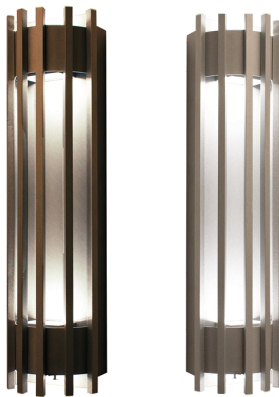

CRE-06-30K-BR
CRE-06-40K-BR
CRE-06-50K-BR

CRE-06-30K-SIL
CRE-06-40K-SIL
CRE-06-50K-SIL

CREST BY WESTGATE LED WALL SCNCES

Ideal for general site lighting, residential houses, doorway.

ELECTRICAL SPECIFICATIONS:

The Average Illuminance Effective Figure

Flux Out: 59.61lm

CREST BY WESTGATE LED WALL SCONCES

OPTIONAL TRIMS:

02 APERTURE

BRONZE

SILVER

03 GRASP

BRONZE

SILVER

01 LUNETTE

BRONZE

SILVER

04 CURVE

BRONZE

SILVER

05 PEN

BRONZE

SILVER

06 STILL

BRONZE

SILVER

07 PASSAGE

BRONZE